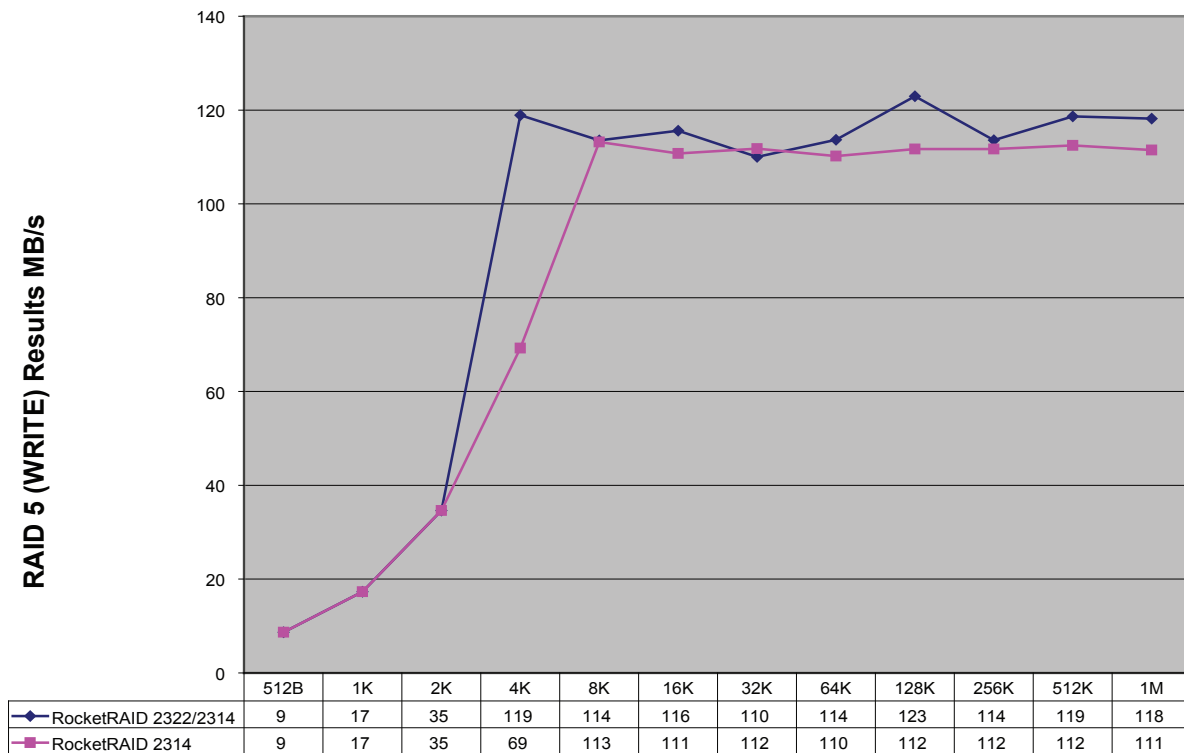

RocketRAID 2322/2314/2300 RAID 0 (READ) Performance Results

RocketRAID 2322/2314/2300 RAID 0 (WRITE) Performance Results

RocketRAID 2322/2314/2300 RAID 5 (READ) Performance Results

RocketRAID 2322/2314/2300 RAID 5 (WRITE) Performance Results