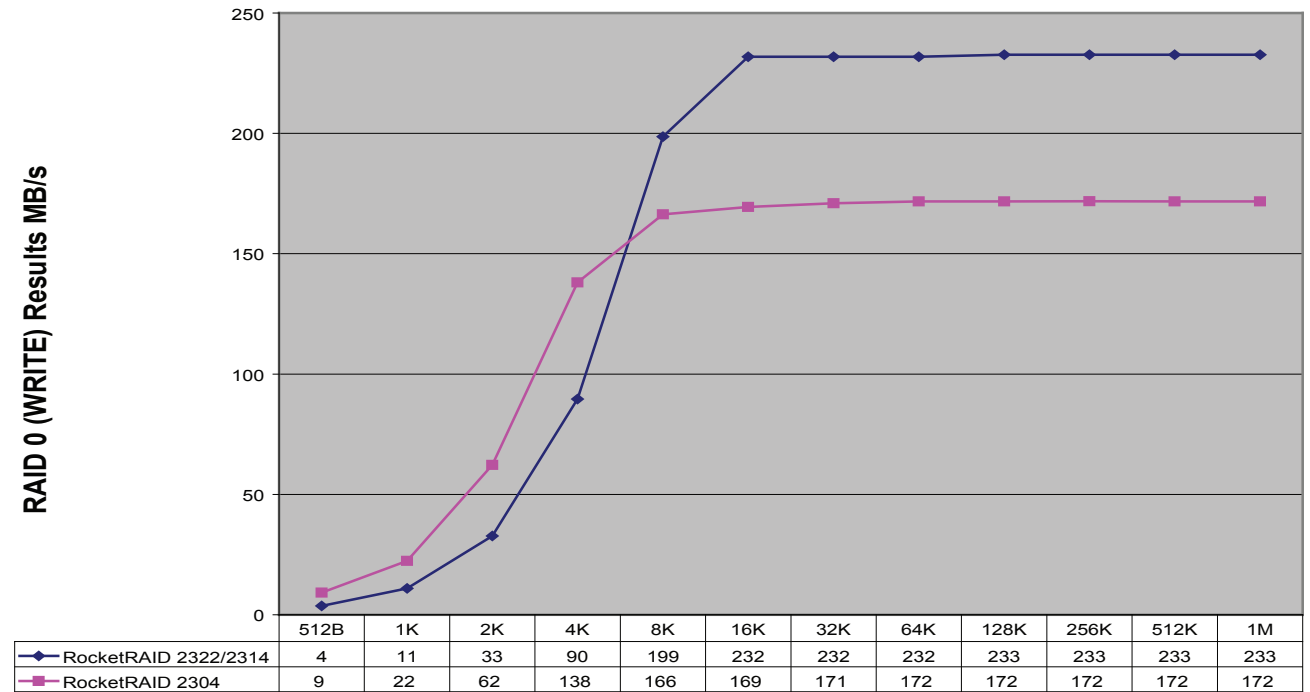

RocketRAID 2322/2314/2300 RAID 0 (WRITE) Performance Results