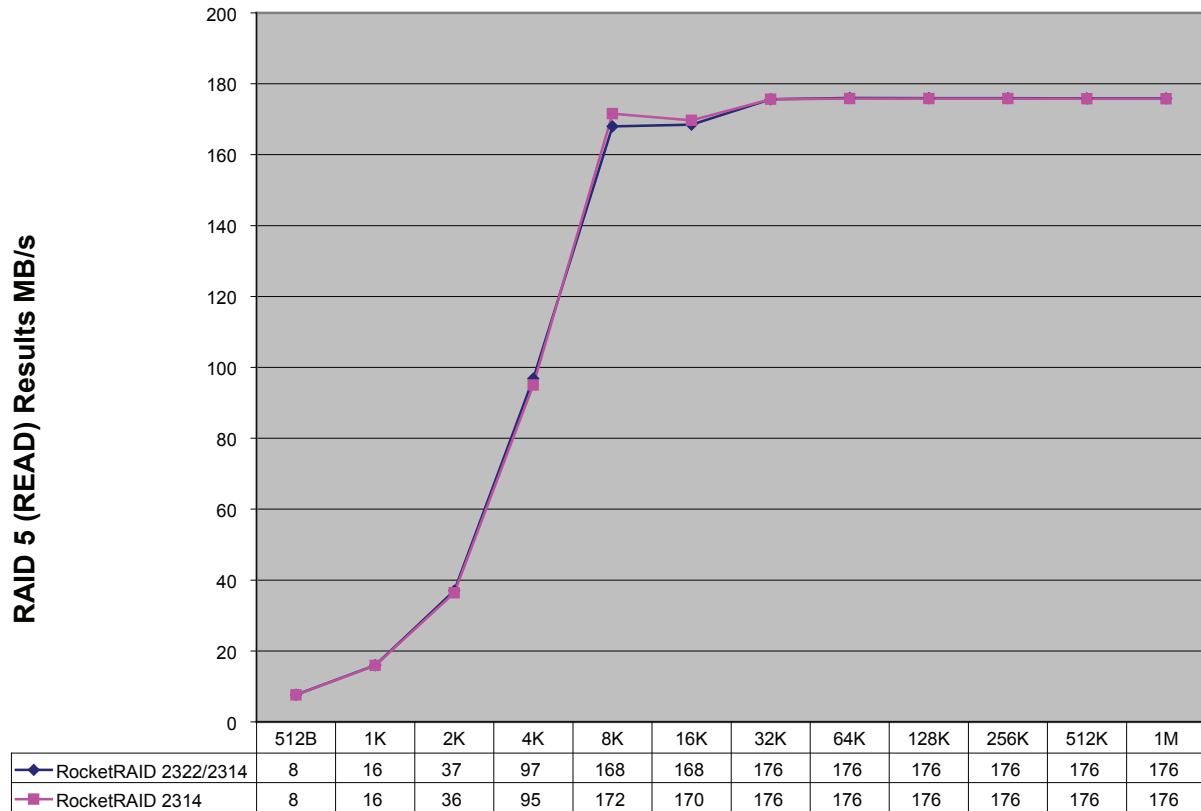

RocketRAID 2322/2314/2300 RAID 5 (READ) Performance Results