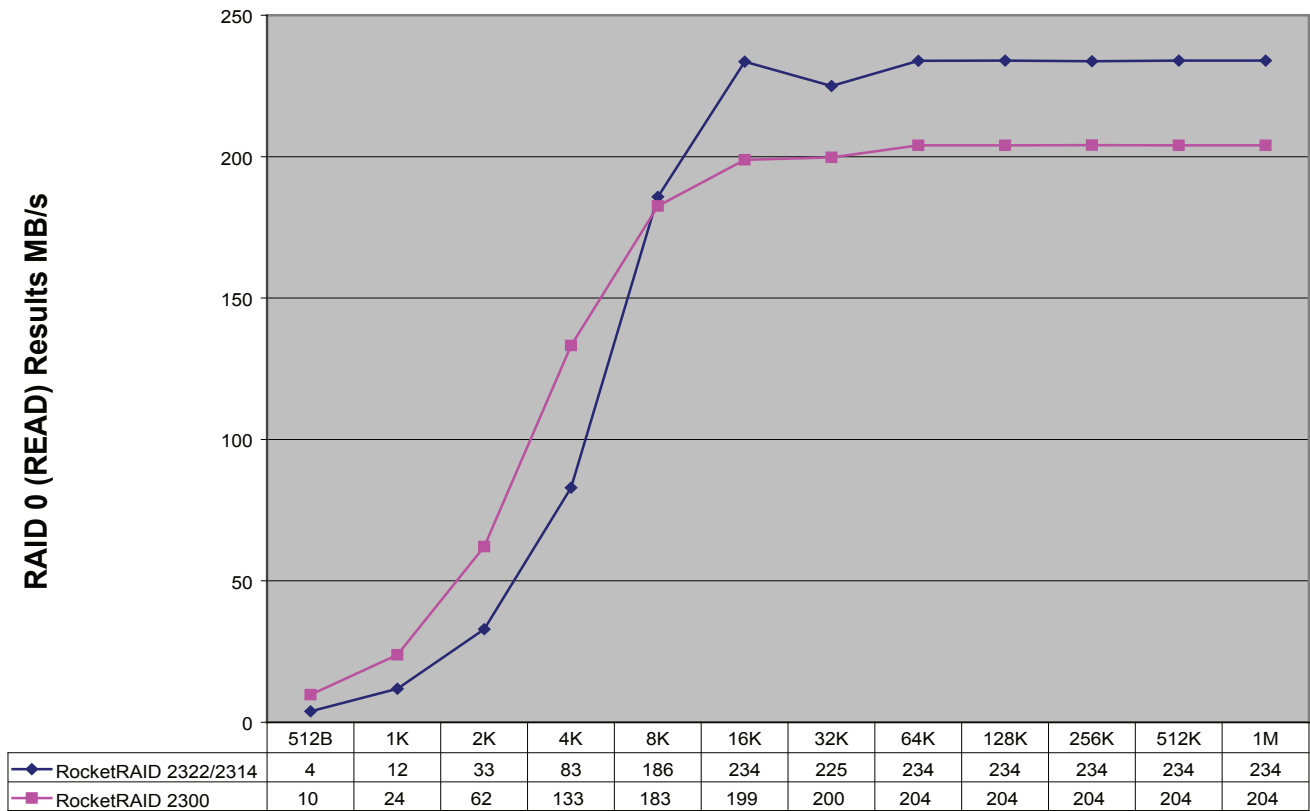

RocketRAID 2322/2314/2300 RAID 0 (READ) Performance Results