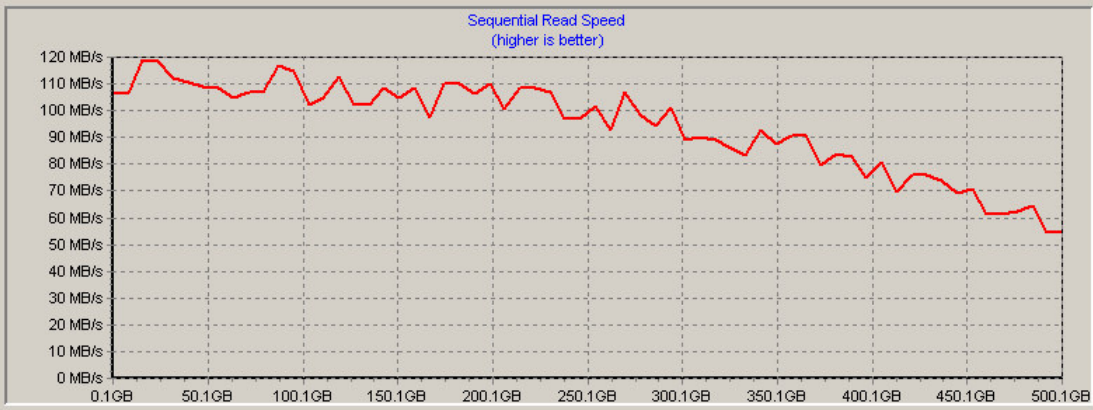

eSATA

HD Tach version 3.0.1.0 - For non-commercial or evaluation use only, see license agreement.

Burst Speed
(higher is better)

Interface	Burst Speed (MB/s)
SCSI Ultra320	263.0
SATA 150	~150
ATA UltraDMA 6	~120

WDC WD5000AAKS-00TMA0 12.01C01
Tested on 2007-03-16 at 15:35
Random access: 10.1ms
CPU utilization: 4% (+/- 2%)
Average read: 94.2 MB/s

Lower is better for CPU and random access.
Higher is better for average read.
MB/s = 1,000,000 bytes per second.
GB = 1,000,000,000 bytes.

Save Results   Upload Results   Compare Another Drive   Copyright (C) 2004 Simpli Software, Inc. www.simplisoftware.com   Done

HDD Drive eSATA
Burst Speed :
263MB/s
Random Access :
10.1ms
CPU utilization : **4%**
(+/-2%)
Average read : **94.2**
MB/s