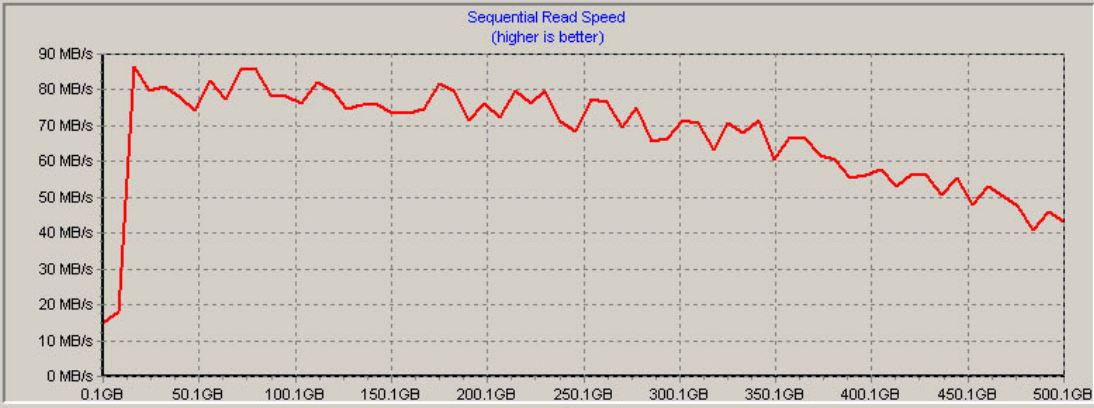

WDC WD5000AAKS-00TMA0 12.01C01

Tested on 2007-04-09 at 11:41
Random access: 15.5ms
CPU utilization: 0% (+/- 2%)
Average read: 67.1 MB/s

Lower is better for CPU and random access.
Higher is better for average read.
MB/s = 1,000,000 bytes per second.
GB = 1,000,000,000 bytes.