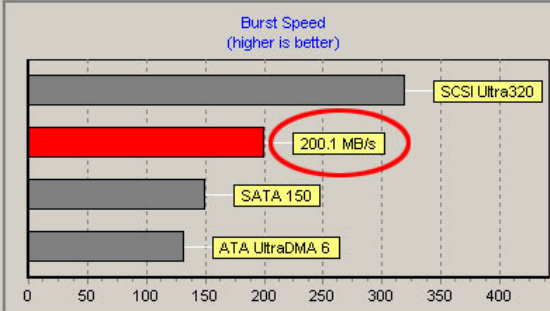

WDC WD5000AAKS-00TMA0 12.01C01

Tested on 2007-04-09 at 11:41
Random access: 15.5ms
CPU utilization: 0% (+/- 2%)
Average read: 67.1 MB/s

Lower is better for CPU and random access.
Higher is better for average read.
MB/s = 1,000,000 bytes per second.
GB = 1,000,000,000 bytes.