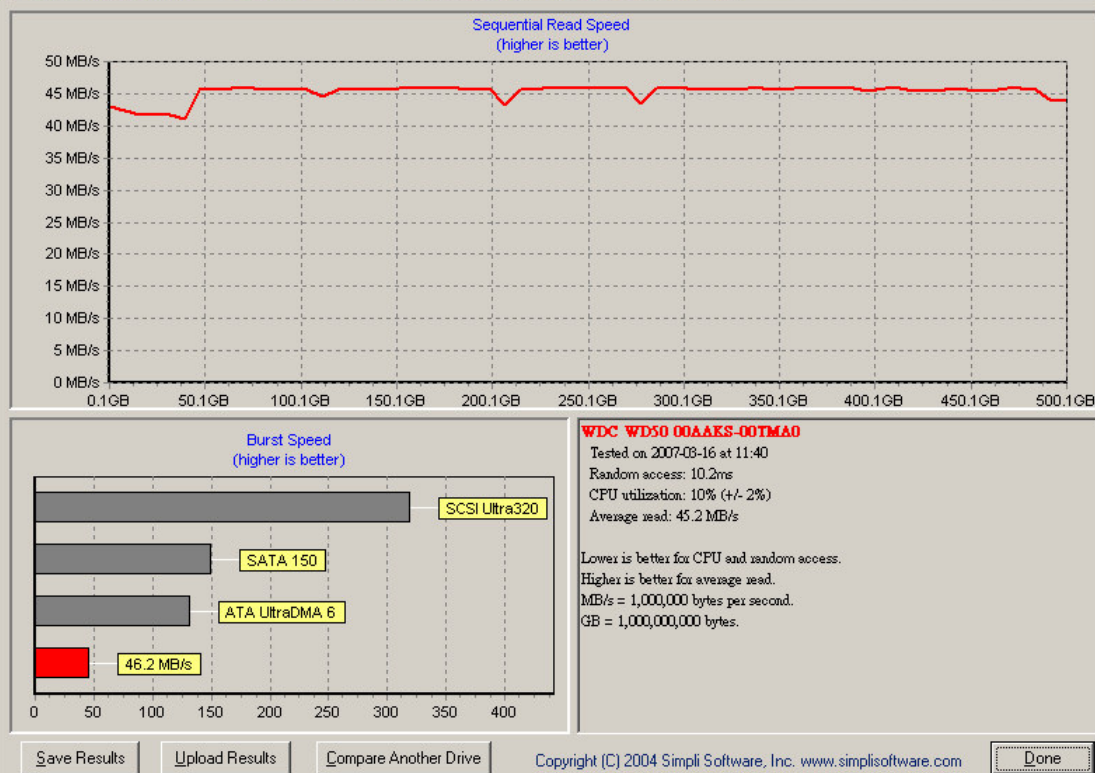

HDD Drive USB

Burst Speed :
46.2MB/s
Random Access :
10.2ms
CPU utilization :
10% (+/-2%)
Average read : 45.2
MB/s