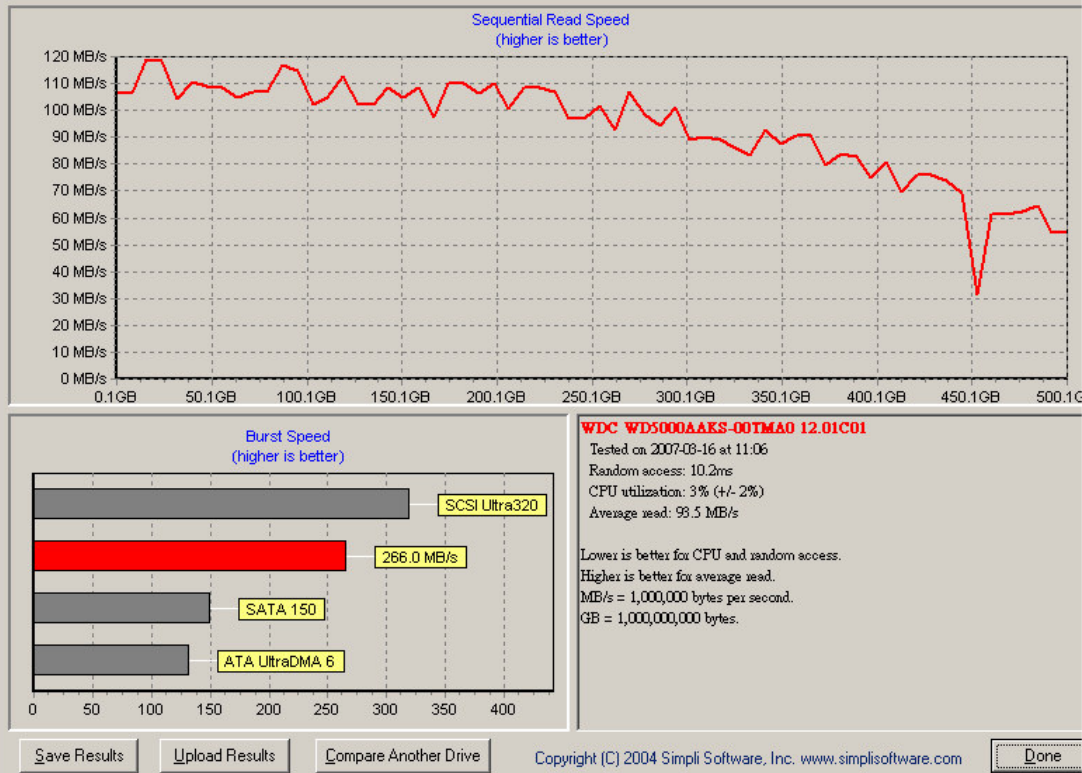

eSATA

HD Tach version 3.0.1.0 - For non-commercial or evaluation use only, see license agreement.

HDD Drive eSATA

Burst Speed :
266MB/s
Random Access :
10.2ms
CPU utilization : 3%
(+/-2%)
Average read : 93.5
MB/s

USB

HD Tach version 3.0.1.0 - For non-commercial or evaluation use only, see license agreement.