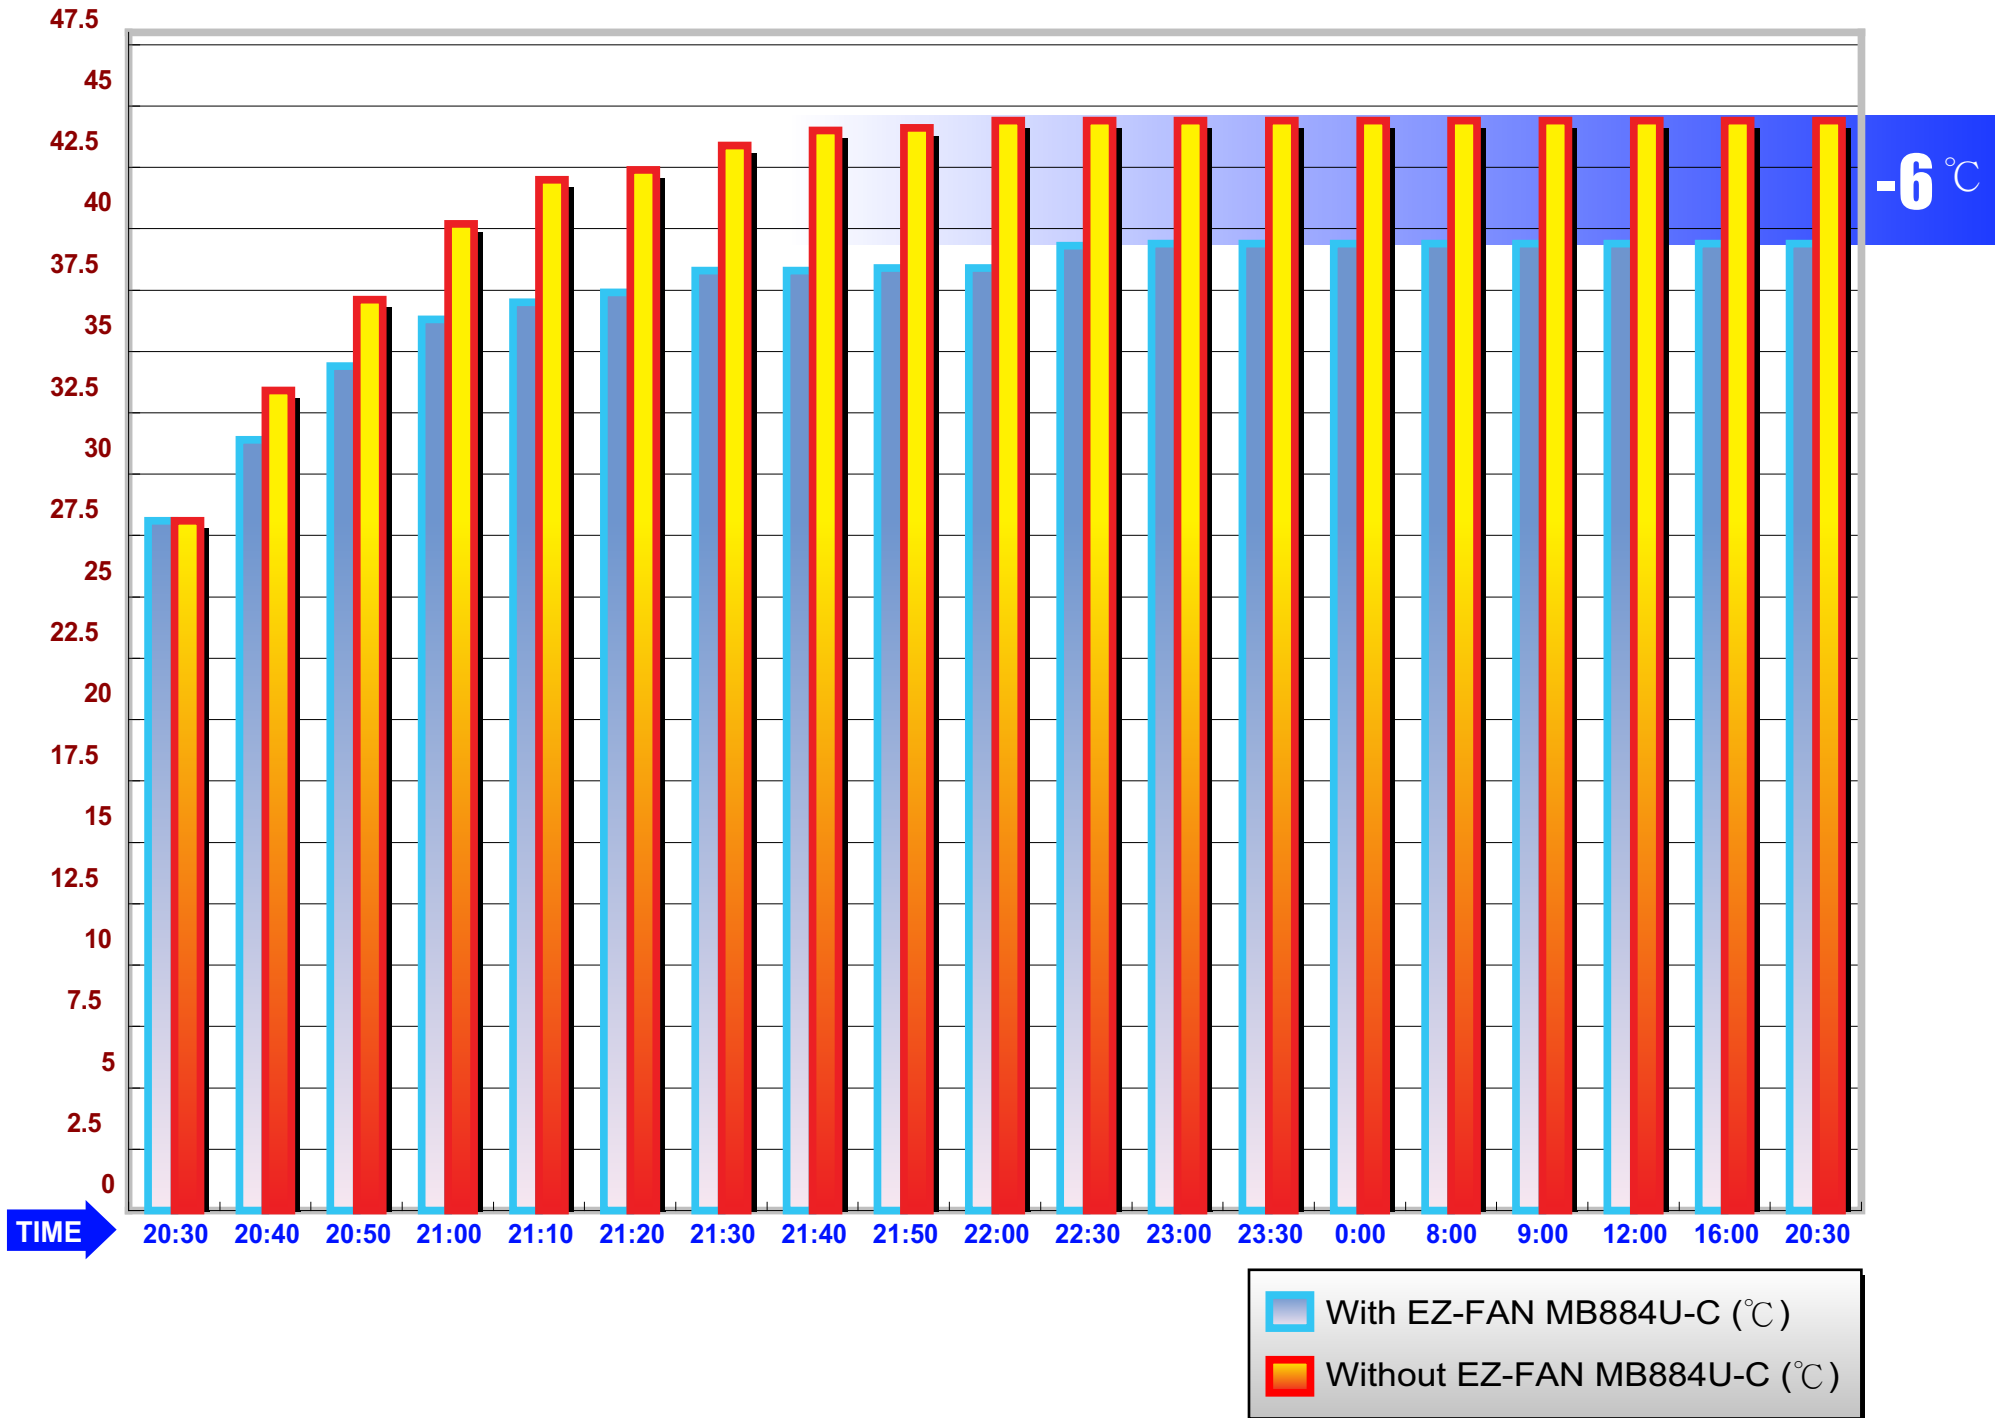

TEMPERATURE (°C)

MB664 Series with EZ-FAN Temperature Test Report

MB559 Series with EZ-FAN Temperature Test Report