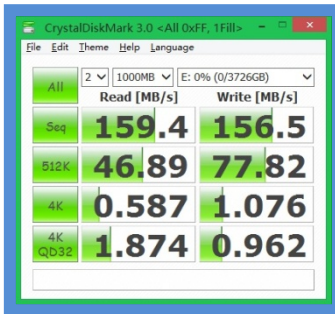

Western Digital Red 4TB Crystal DiskMark Benchmark

WD Red 4TB direct connection