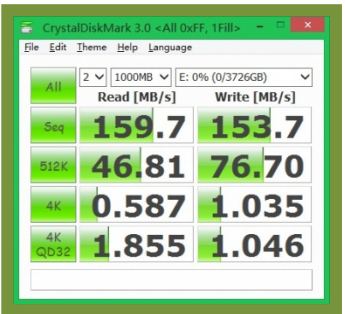

## Western Digital Red 4TB Crystal DiskMark Benchmark

WD Red 4TB direct connection

WD Red 4TB USB 3.0 w/ UASP

WD Red 4TB USB 3.0

WD Red 4TB eSATA