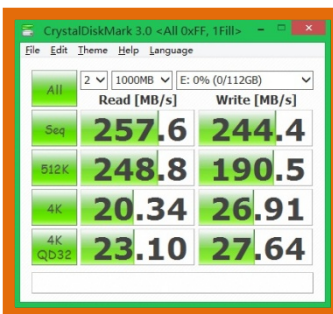

840 EVO 120GB USB 3.0 w/ UASP