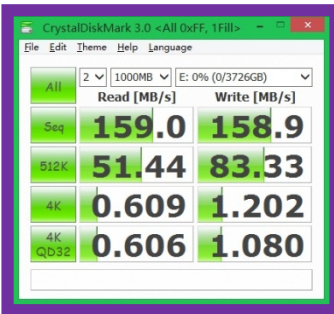

WD Red 4TB USB 3.0