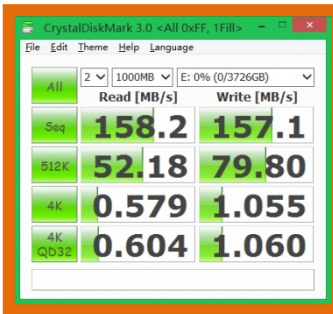

WD Red 4TB USB 3.0 w/ UASP