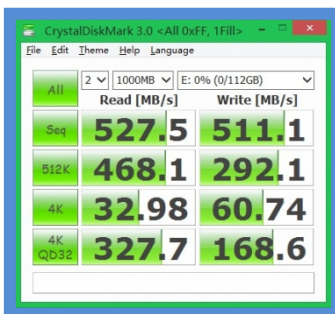

Samsung 840 EVO 120GB Crystal DiskMark Benchmark (Maximum Speed Test)

840 EVO 120GB direct connection