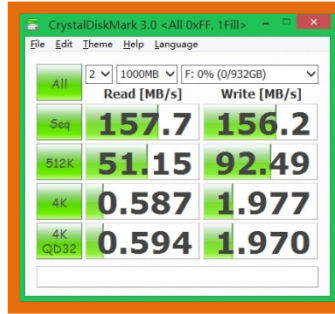

WD Purple 1TB USB 3.0 w/ UASP