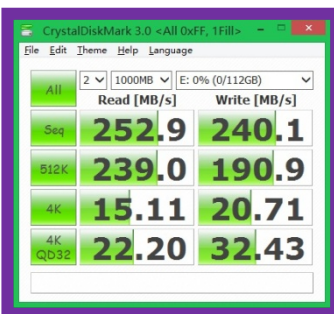

840 EVO 120GB USB 3.0