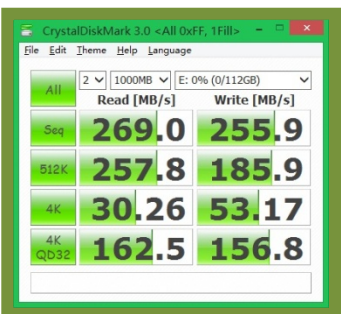

## Samsung 840 EVO 120GB Crystal DiskMark Benchmark (Maximum Speed Test)

840 EVO 120GB direct connection

840 EVO 120GB USB 3.0 w/ UASP

840 EVO 120GB USB 3.0

840 EVO 120GB eSATA

Conclusion - the maximum transfer speed of MB174U3S-4SB is approximately 270MB/sec. It is fast enough to handle any type of the 3.5" SATA HDD includes Western Digital Raptor 10K RPM drive (with maximum transfer speed at 260MB/sec)