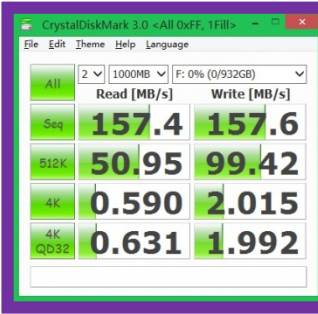

WD Purple 1TB USB 3.0