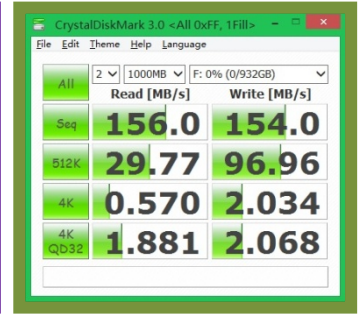

Drive Model	Crystal Diskmark 3.0		UNIT	Result
	Read Speed	Write Speed		
Western Digital Purple 1TB Direct Connection	156.8	154.2	MB/S	PASS
Western Digital Red 4TB Direct Connection	159.4	156.5	MB/S	PASS
Western Digital Purple 1TB USB 3.0 w/ UASP	157.7	156.2	MB/S	PASS
Western Digital Red 4TB USB 3.0 w/ UASP	158.2	157.1	MB/S	PASS
Western Digital Purple 1TB USB 3.0	157.4	157.6	MB/S	PASS
Western Digital Red 4TB USB 3.0	159.0	158.9	MB/S	PASS
Western Digital Purple 1TB eSATA	156.0	154.0	MB/S	PASS
Western Digital Red 4TB eSATA	159.7	153.7	MB/S	PASS
Samsung 840 EVO Direct Connection	527.5	511.1	MB/S	PASS
Samsung 840 EVO USB 3.0 w/ UASP	257.6	244.4	MB/S	PASS
Samsung 840 EVO USB 3.0	252.9	240.1	MB/S	PASS
Samsung 840 EVO eSATA	269.0	255.9	MB/S	PASS

## Western Digital Purple 1TB Crystal DiskMark Benchmark

WD Purple 1TB direct connection

WD Purple 1TB USB 3.0 w/ UASP

WD Purple 1TB USB 3.0

WD Purple 1TB eSATA