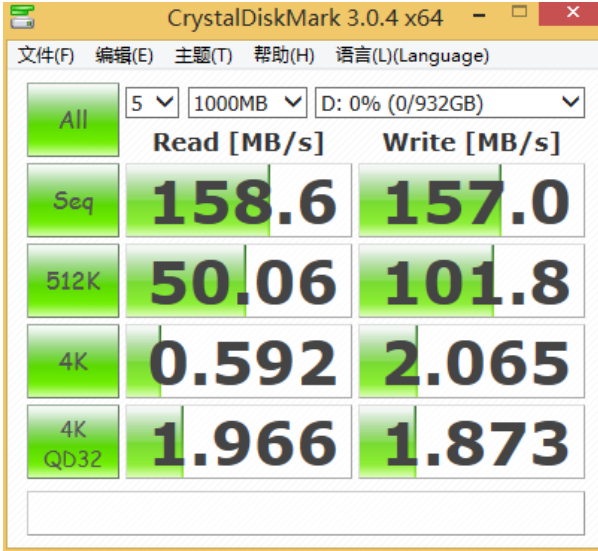

MB561U3S-4S R1 eSATA Crystal DiskMark Benchmark

SSD/HDD Benchmark with MB561U3S-4S R1 - Read

SSD/HDD Benchmark with MB561U3S-4S R1 - Write

3.5" WD Purple 1TB HDD Crystal DiskMark Benchmark

Direct SATA (BOT)