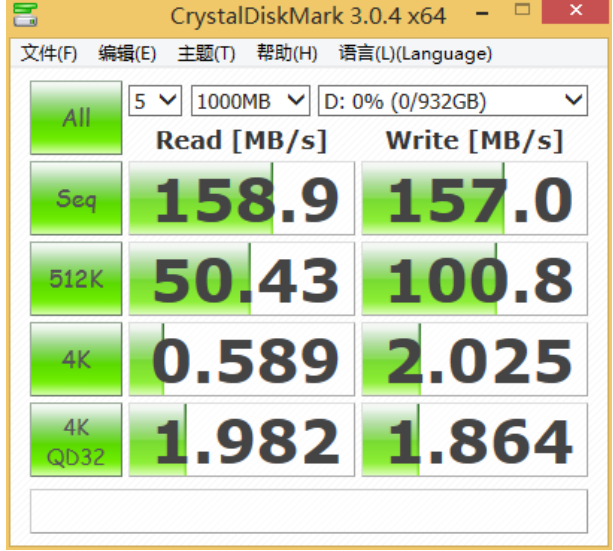

MB561U3S-4S R1 eSATA Crystal DiskMark Benchmark

SSD/HDD Benchmark with MB561U3S-4S R1 - Read

SSD/HDD Benchmark with MB561U3S-4S R1 - Write

3.5" WD Purple 1TB HDD Crystal DiskMark Benchmark

Direct SATA (BOT)