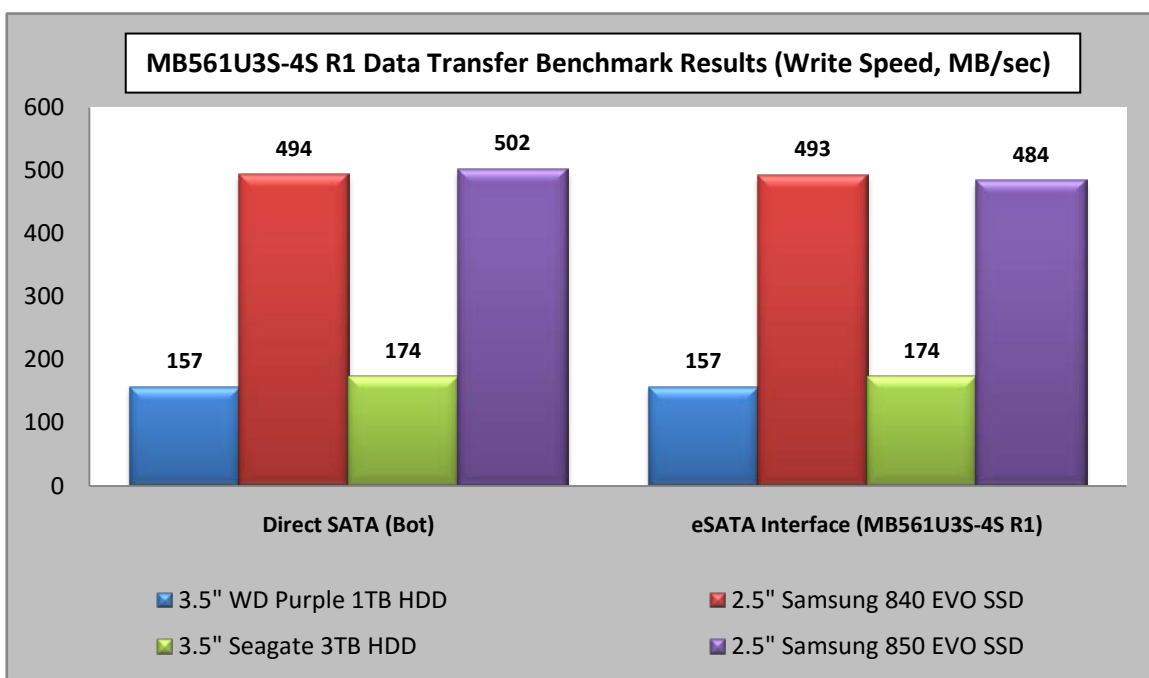

MB561U3S-4S R1 eSATA Crystal DiskMark Benchmark

SSD/HDD Benchmark with MB561U3S-4S R1 - Read

SSD/HDD Benchmark with MB561U3S-4S R1 - Write

3.5" WD Purple 1TB HDD Crystal DiskMark Benchmark

Direct SATA (BOT)

eSATA Interface

3.5" Seagate 3TB HDD Crystal DiskMark Benchmark

Direct SATA (BOT)

eSATA Interface

2.5" Samsung 840 EVO SSD Crystal DiskMark Benchmark

Direct SATA (BOT)

eSATA Interface

2.5" Samsung 850 EVO SSD Crystal DiskMark Benchmark