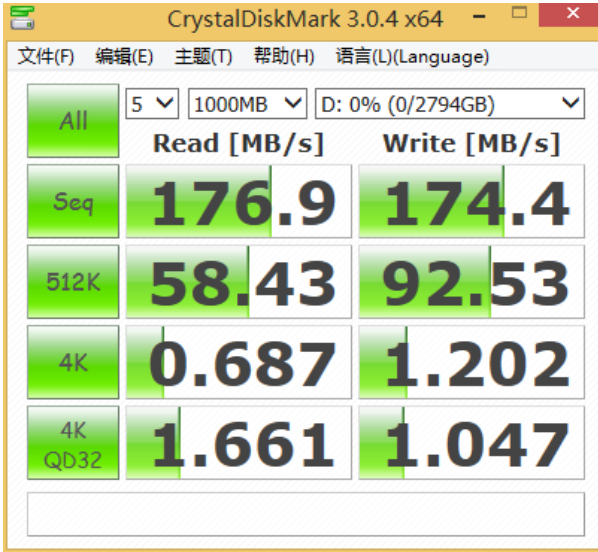

3.5" Seagate 3TB HDD Crystal DiskMark Benchmark

Direct SATA (BOT)