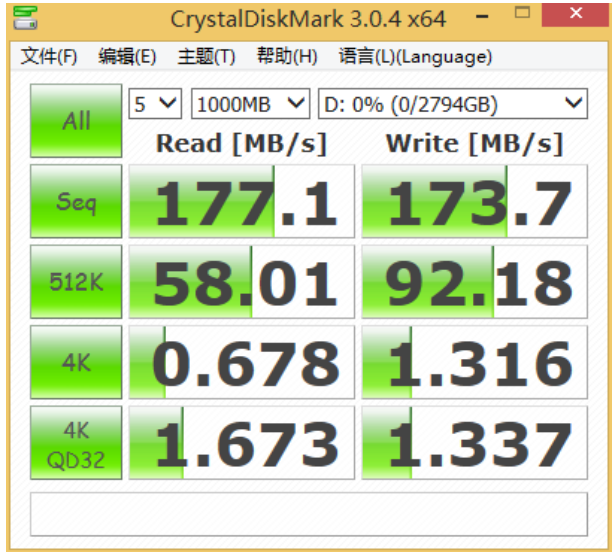

eSATA Interface