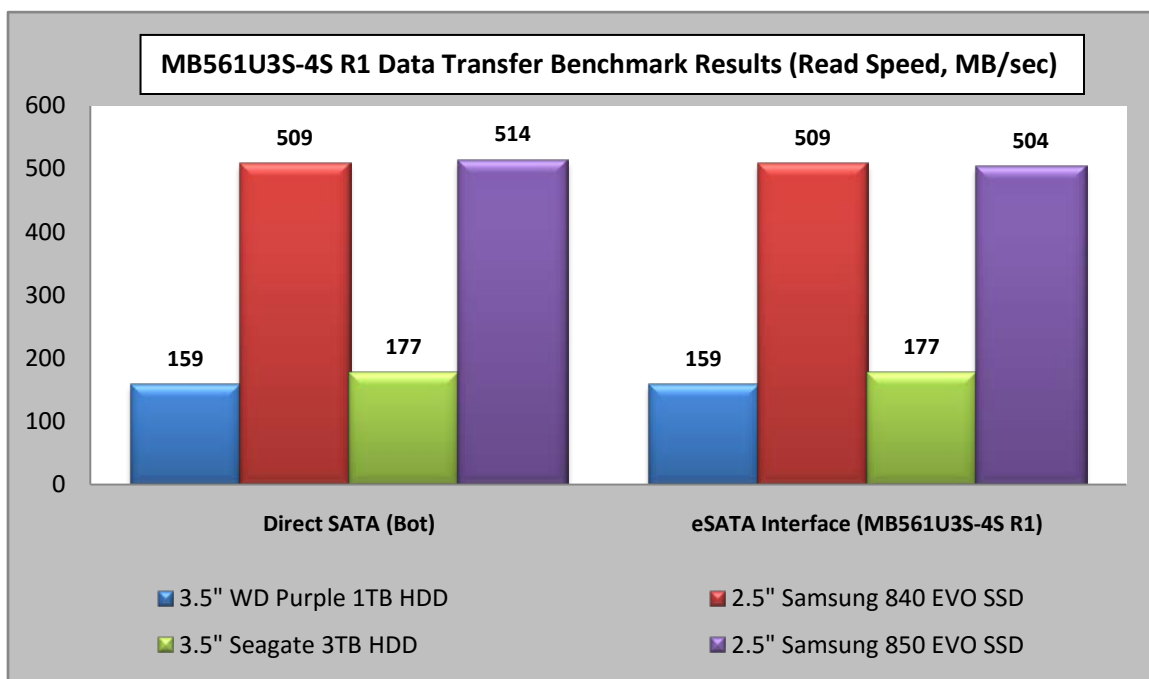

MB561U3S-4S R1 eSATA Crystal DiskMark Benchmark

SSD/HDD Benchmark with MB561U3S-4S R1 - Read

SSD/HDD Benchmark with MB561U3S-4S R1 - Write

3.5" WD Purple 1TB HDD Crystal DiskMark Benchmark

Direct SATA (BOT)

eSATA Interface

3.5" Seagate 3TB HDD Crystal DiskMark Benchmark

Direct SATA (BOT)

eSATA Interface

2.5" Samsung 840 EVO SSD Crystal DiskMark Benchmark

Direct SATA (BOT)

eSATA Interface

2.5" Samsung 850 EVO SSD Crystal DiskMark Benchmark