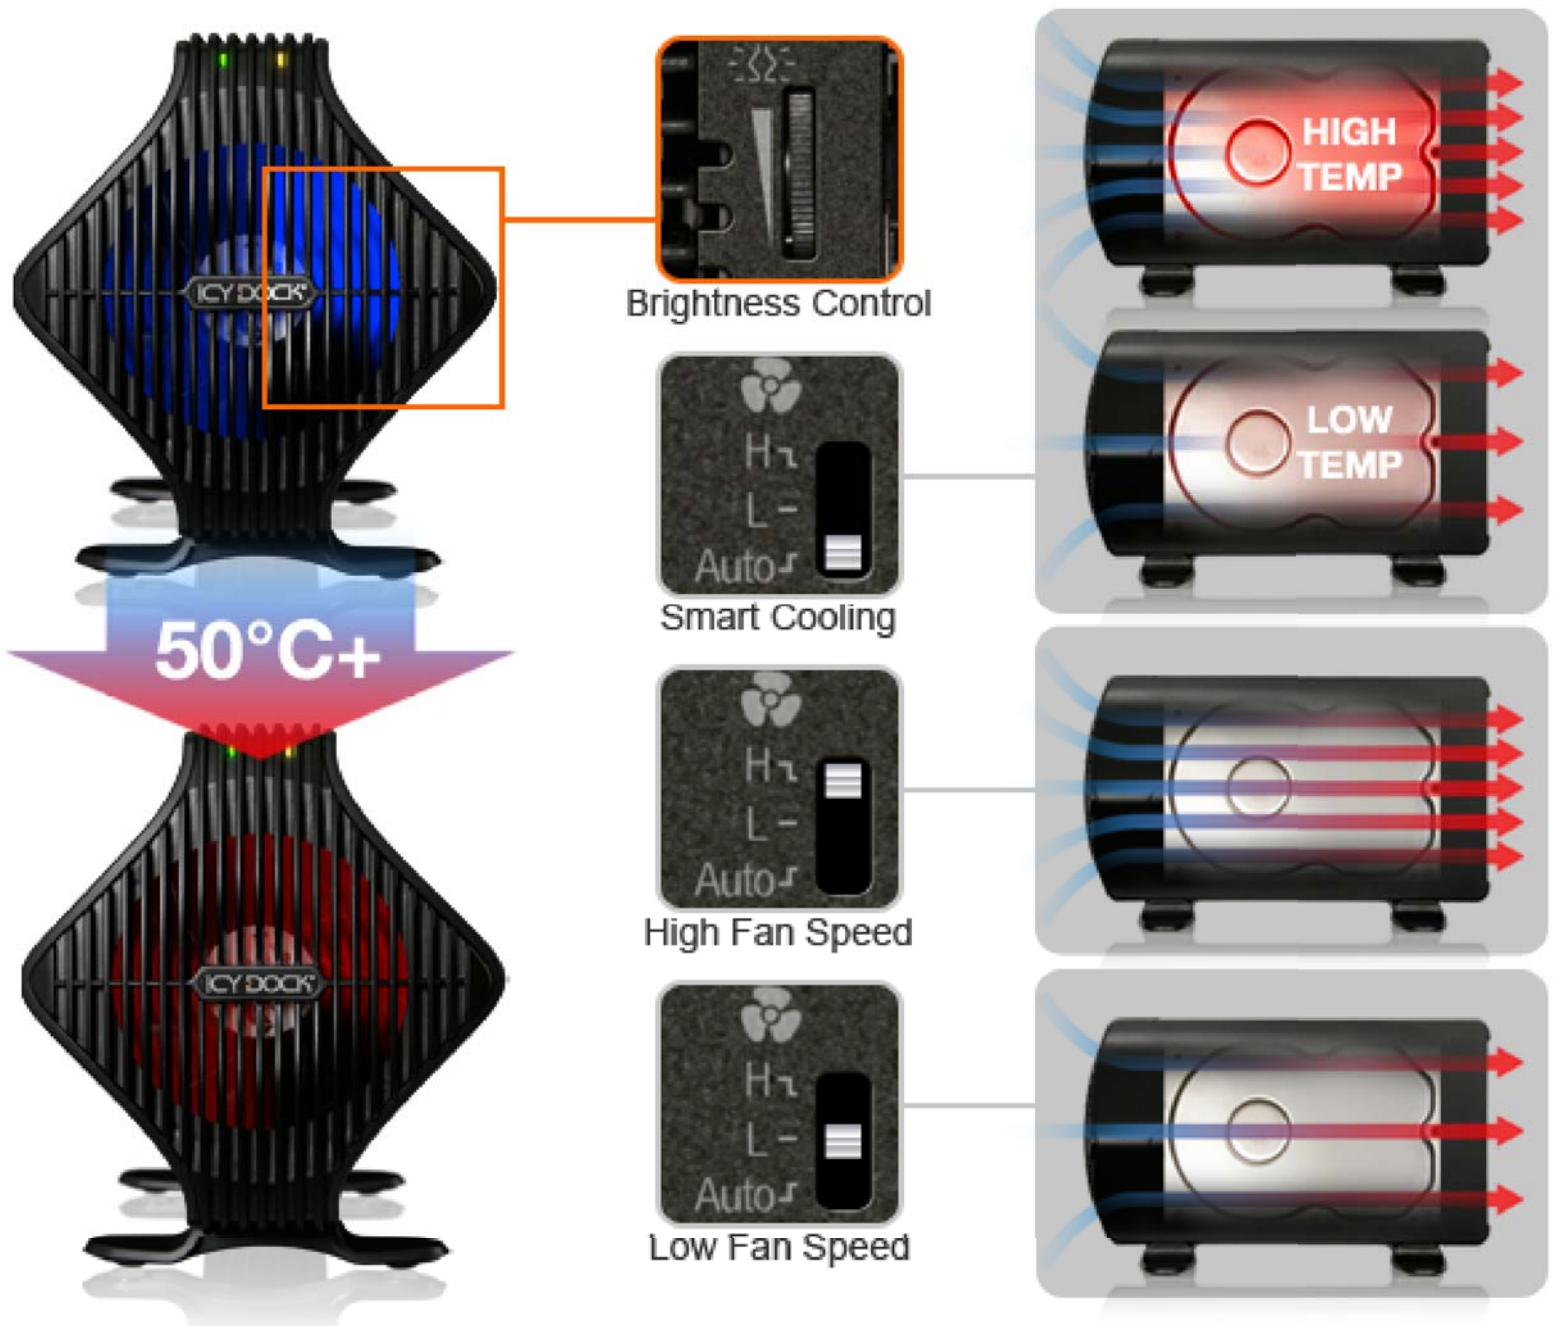

Smarter Cooling Functionality

The rear panel comprises of a multitude of defining features coming all together from only the best ideas of our previous external enclosure models. The enclosure has a single LED brightness dial to effortlessly adjust the ambient LED brightness to your preferred liking. To increase the level of functionality, the Blizzard's LED color will turn red when the hard drive temperature is over 50°C. The built in fan controller allows you to select low, high, and auto to properly cool the hard drive to help if such a case appears. The auto mode properly adjusts accordingly to your hard drive's requirements by increasing or decreasing the fan speed as needed.