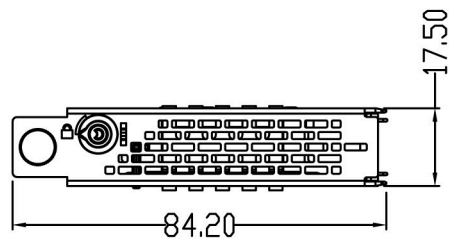

# MB491TKL-B

Engineering Graphic

Unit: mm